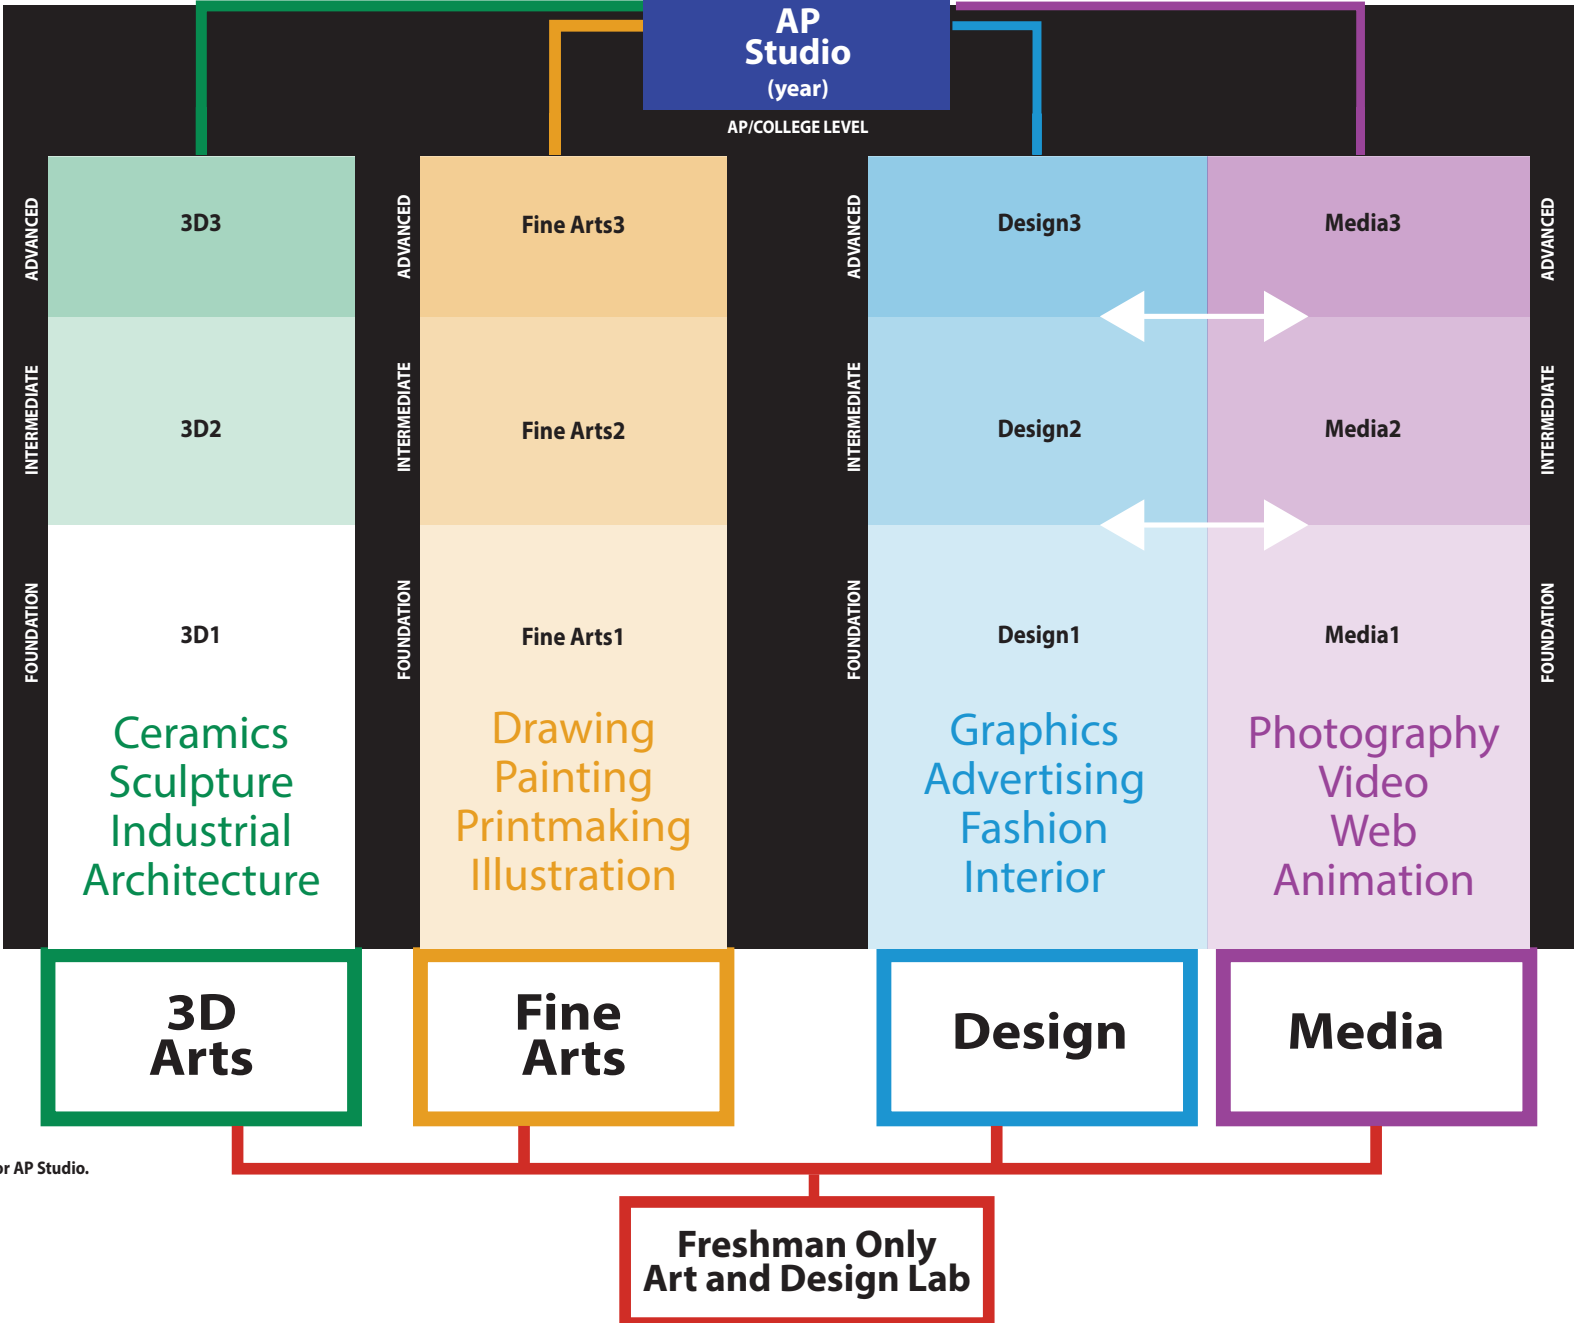

Braintree High School Art and Design Department Pathways

Grade 12

Grade 11

Grade 10

Grade 9

**Gr 10-12
Art
and
Design
Lab**

Possible Electives:
Independent Study
Art Assistant/Aid
*Art and Design Lab Gr 10-12

All classes are ONE semester except for AP Studio.

EXPLORATION